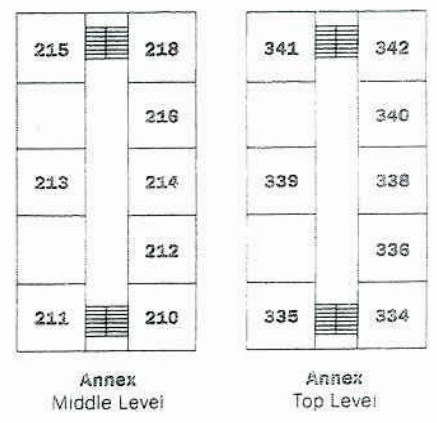

Franklin Middle School

- | Room | Building |
|---------|------------------------|
| 100-109 | Main St. Building |
| 115-137 | Annex |
| 200-209 | Main St. Building |
| 210-218 | Annex |
| 220-227 | Cockey's Mill Building |
| 300-313 | Main St. Building |
| 320-333 | Cockey's Mill Building |
| 334-342 | Annex |
| R 1-3 | Main St. Parking Lot |