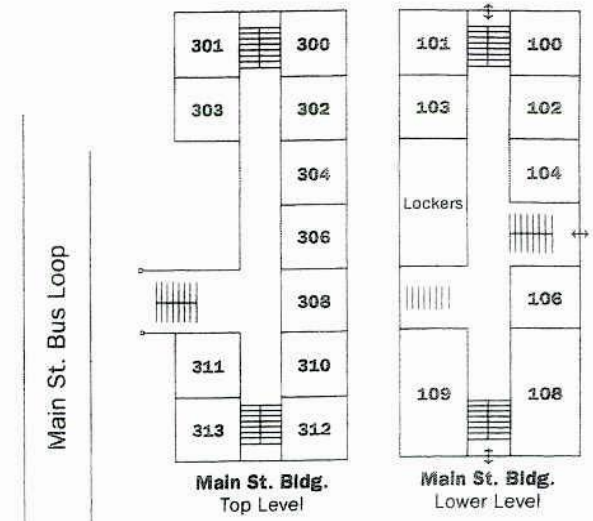

Franklin Middle School

- | Room | Building |
|---------|------------------------|
| 100-109 | Main St. Building |
| 115-137 | Annex |
| 200-209 | Main St. Building |
| 210-218 | Annex |
| 220-227 | Cockey's Mill Building |
| 300-313 | Main St. Building |
| 320-333 | Cockey's Mill Building |
| 334-342 | Annex |
| R 1-3 | Main St. Parking Lot |