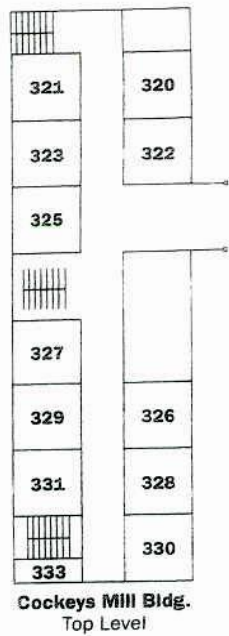

Franklin Middle School

- | Room | Building |
|---------|------------------------|
| 100-109 | Main St. Building |
| 115-137 | Annex |
| 200-209 | Main St. Building |
| 210-218 | Annex |
| 220-227 | Cockey's Mill Building |
| 300-313 | Main St. Building |
| 320-333 | Cockey's Mill Building |
| 334-342 | Annex |
| R 1-3 | Main St. Parking Lot |